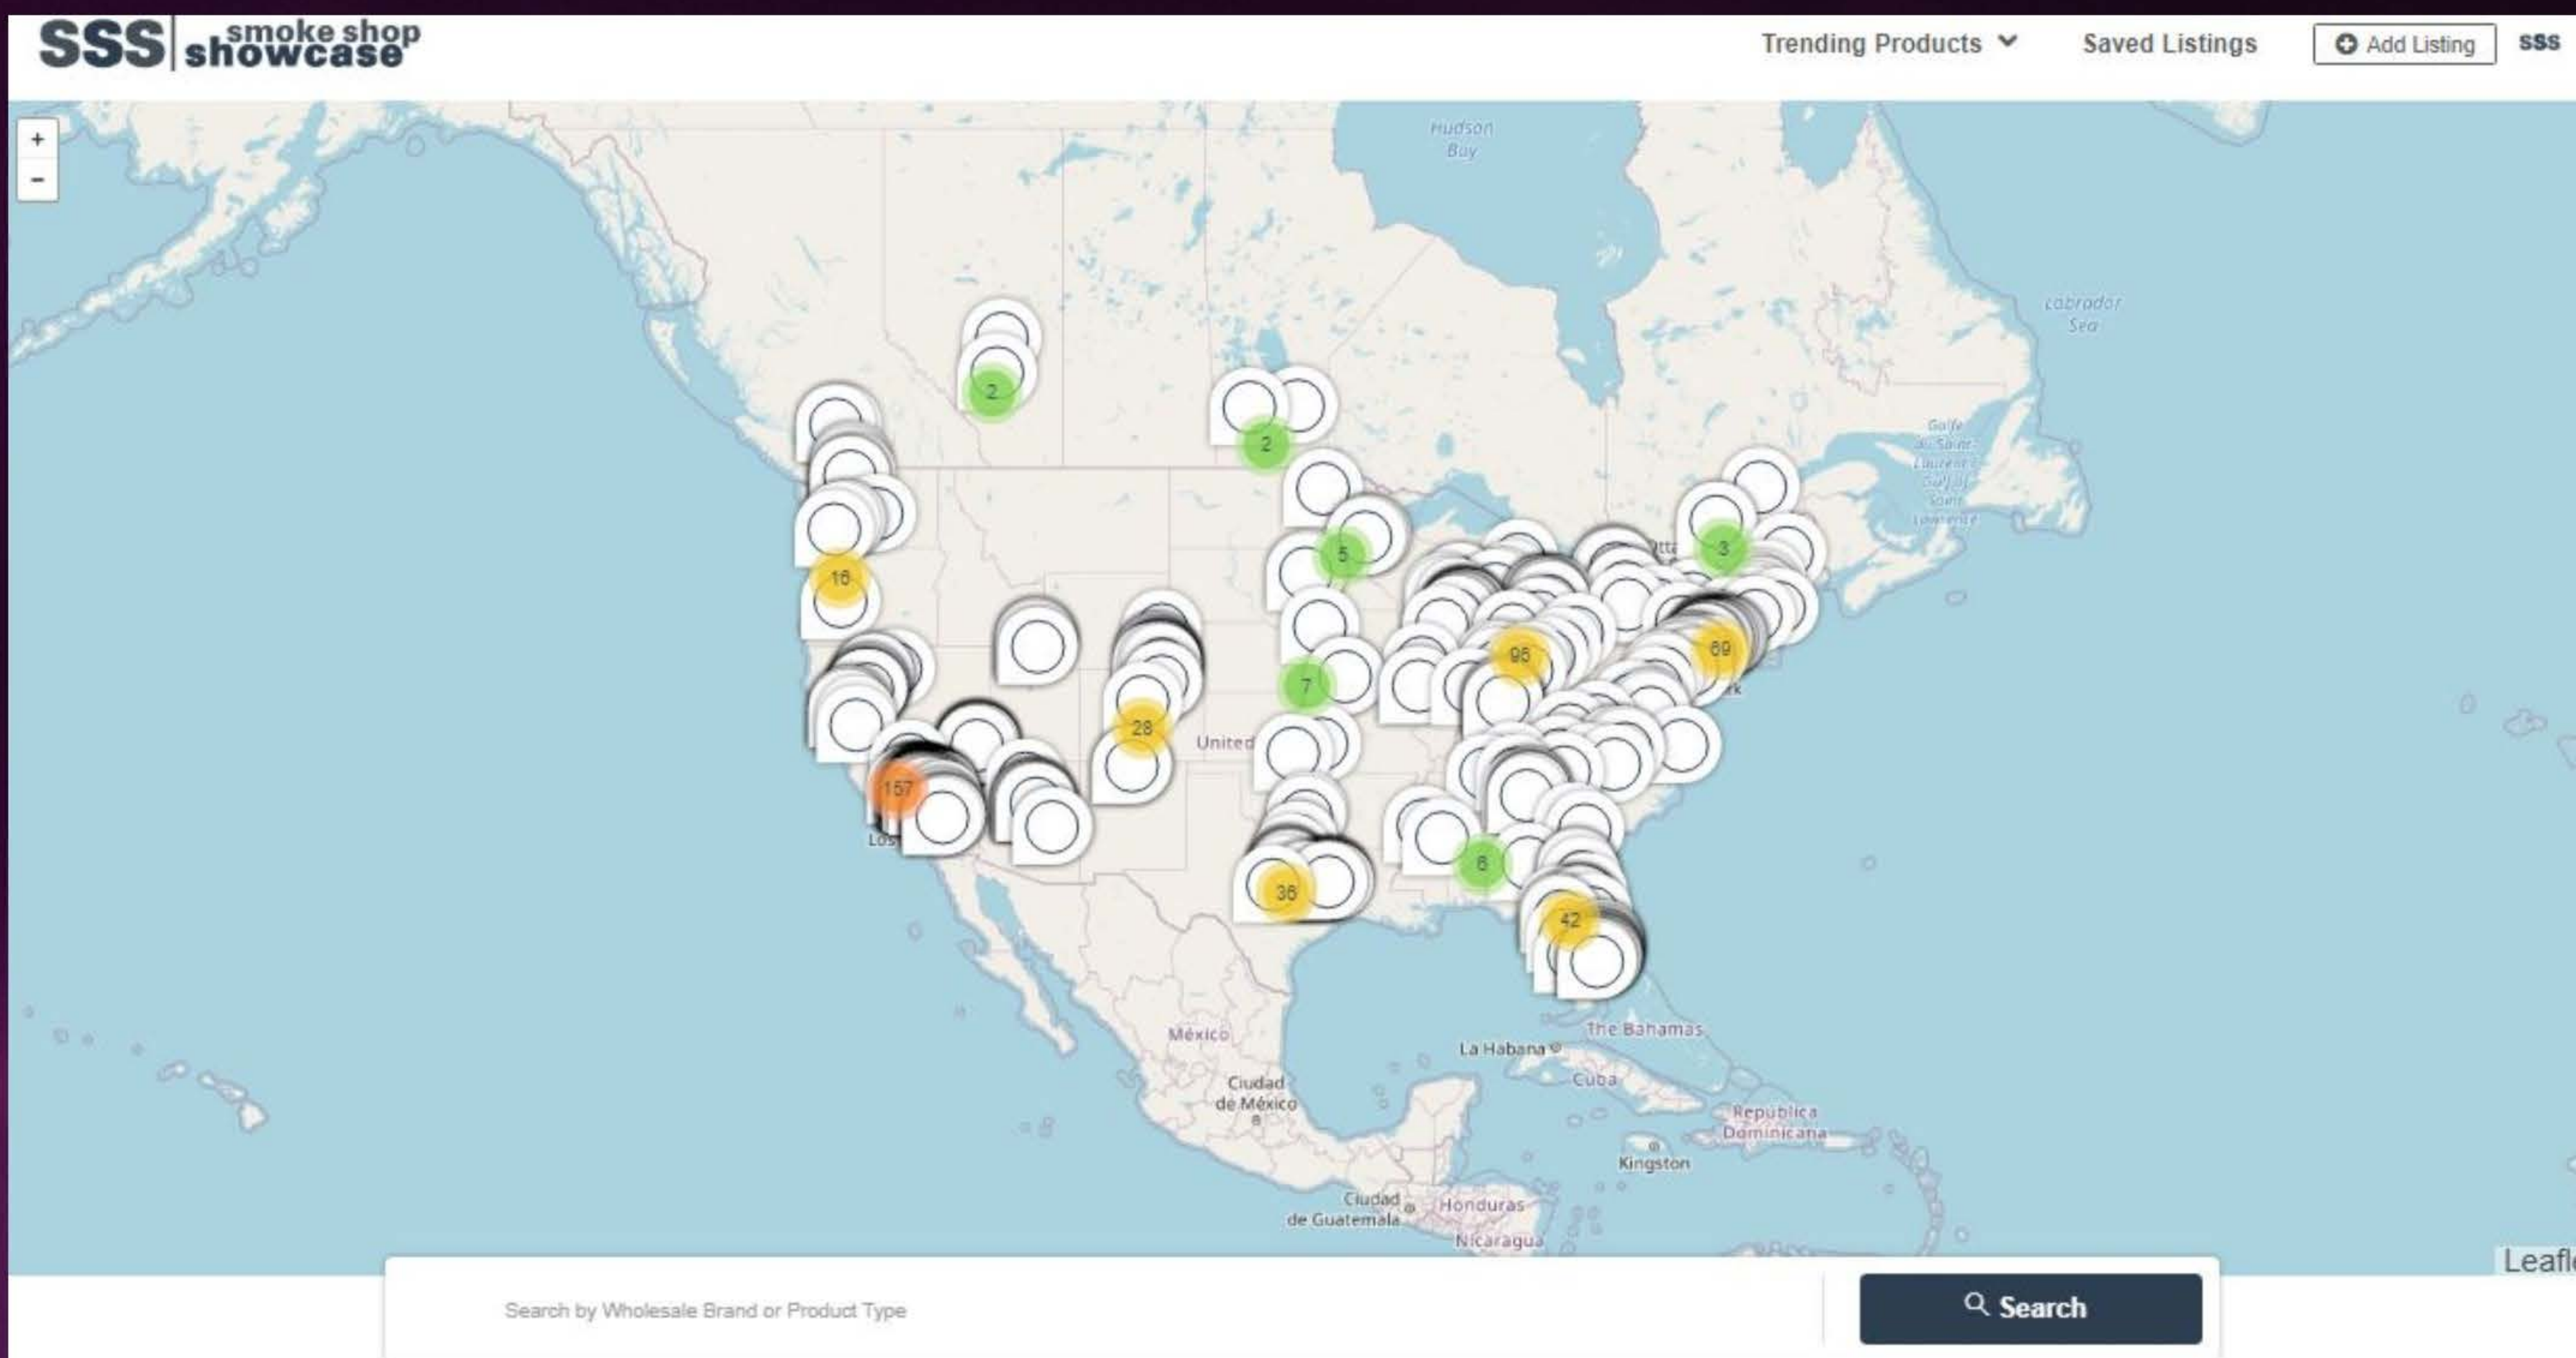

2022 MEDIA KIT

Make sure your wholesale or cash and carry is on the map!

B2B COUNTER CULTURE WHOLESALER NETWORK

🔍 Browse Wholesalers, Cash And Carry Or By Product Brand