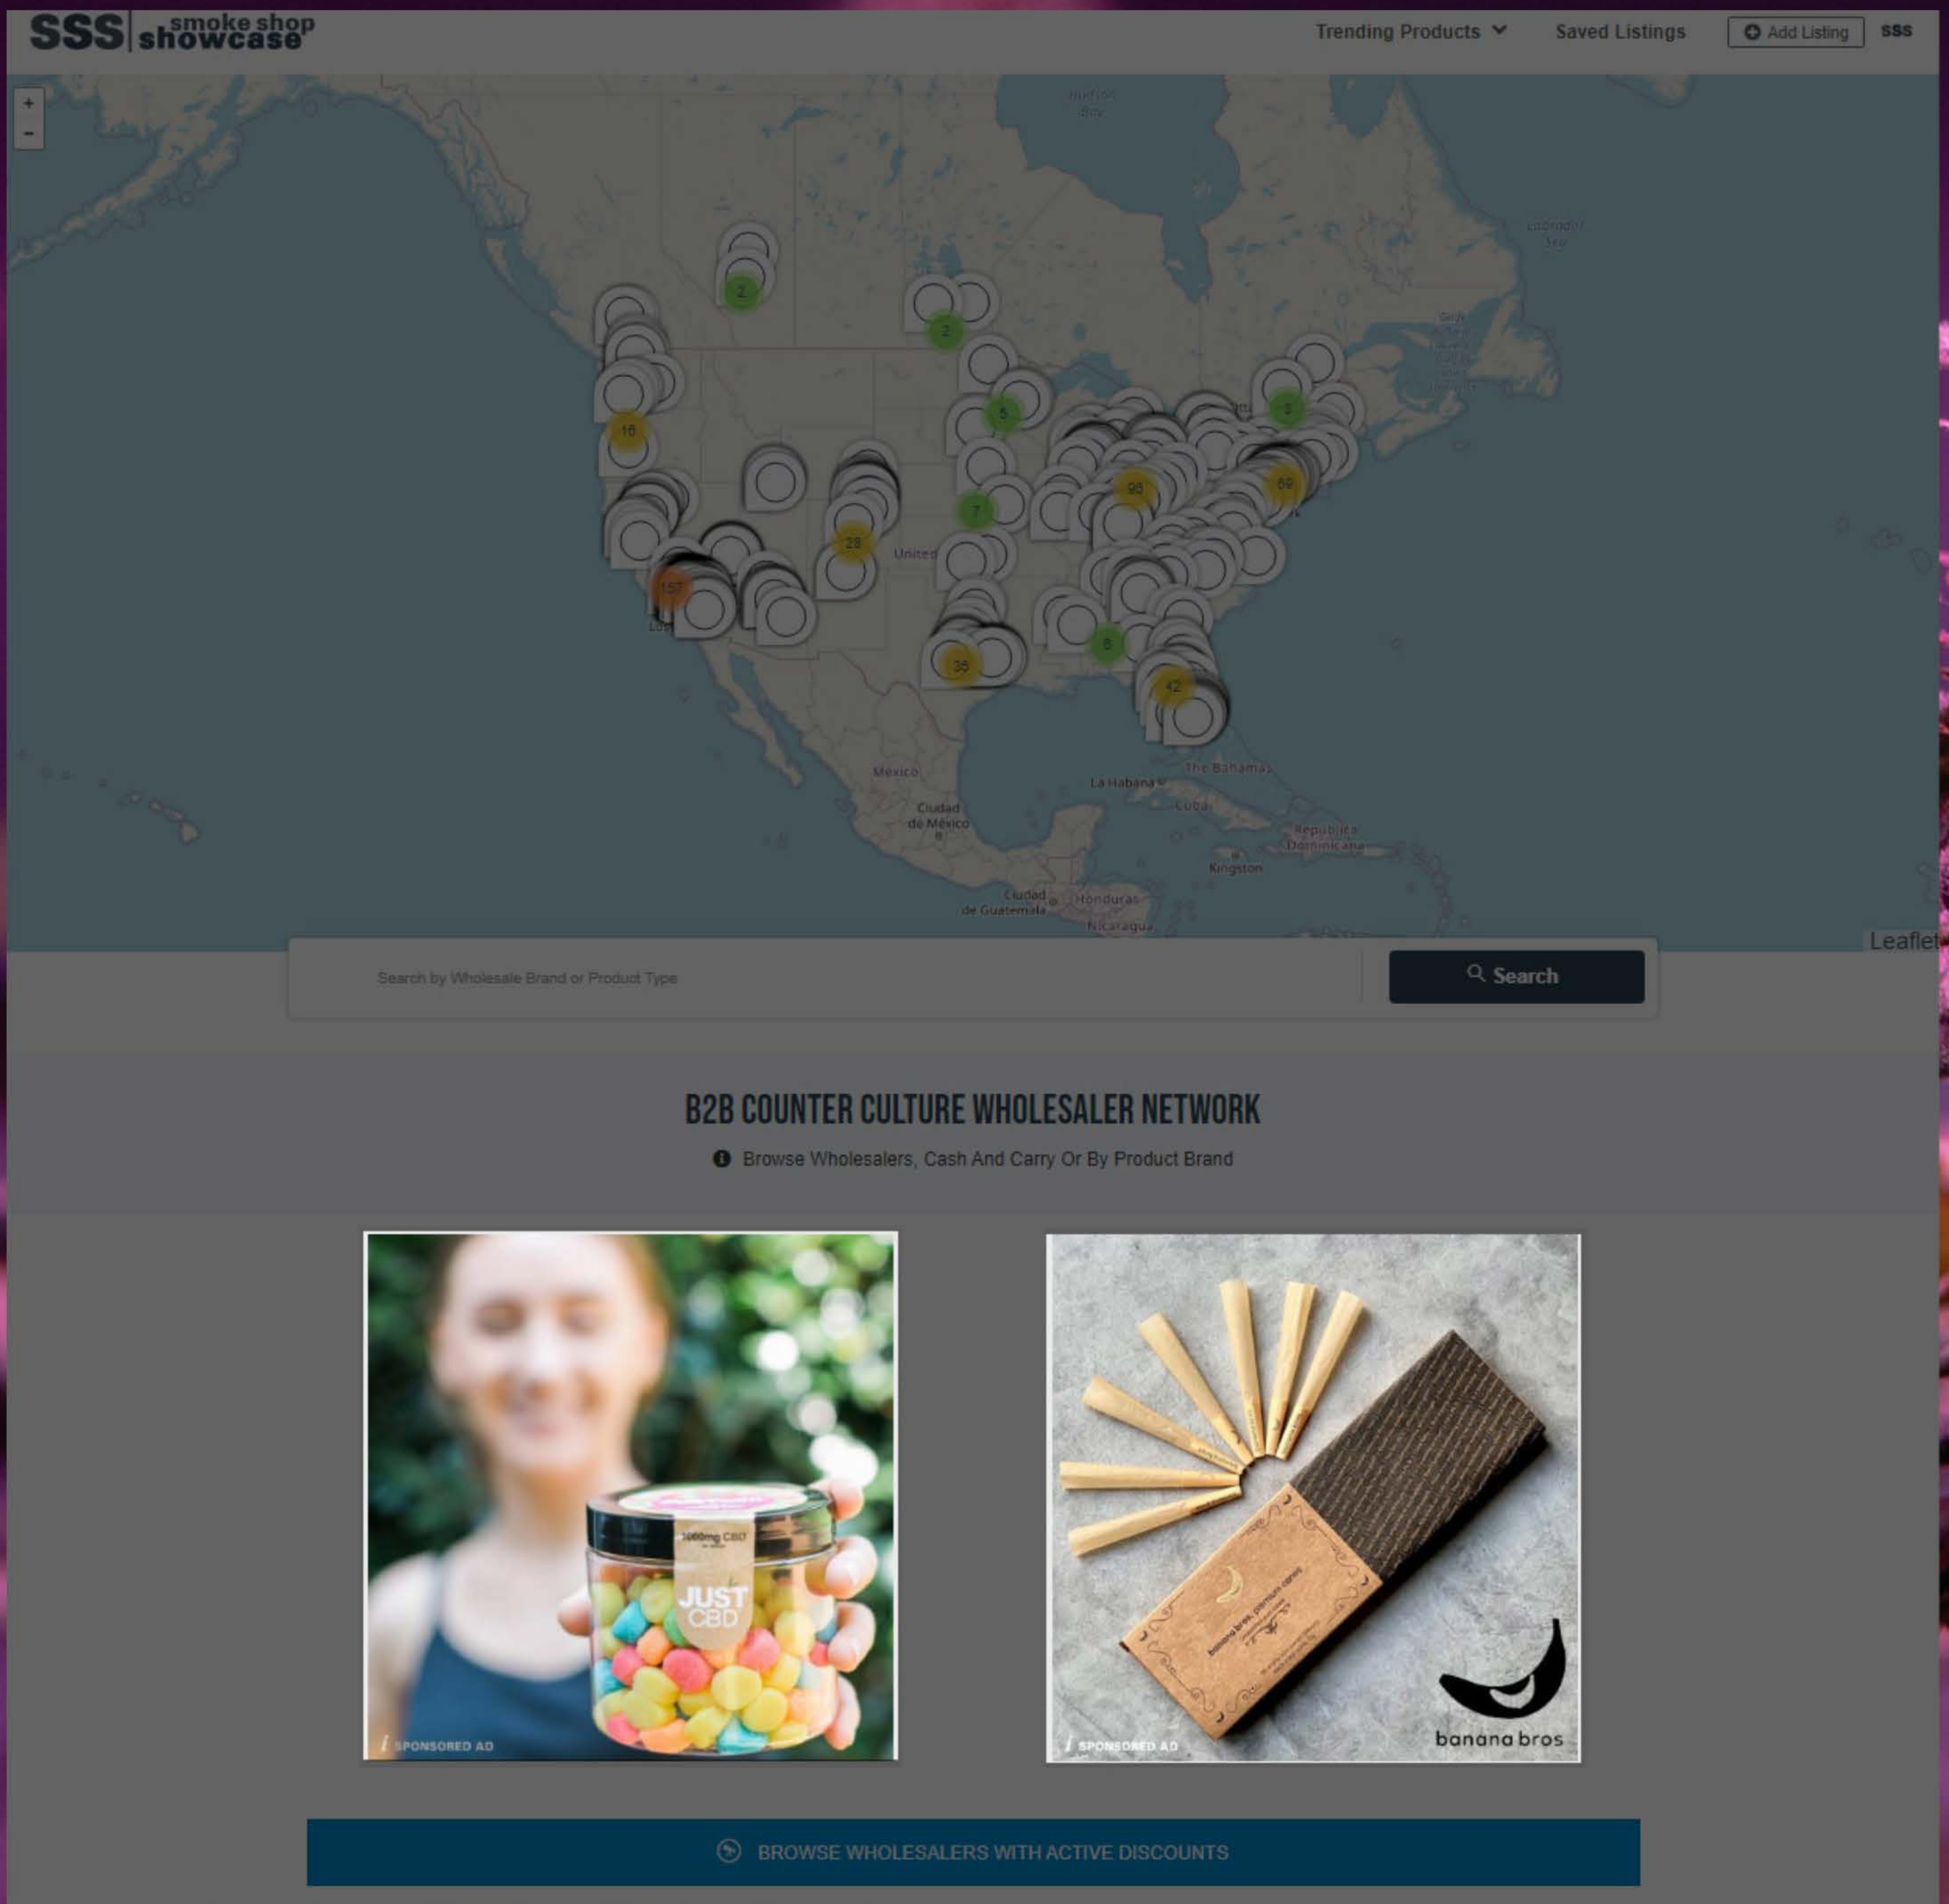

2022 MEDIA KIT

Submit all artwork with contact details to: admin@smokeshopshowcase.com -
an SSS account executive will contact you for payment details and duration

HOME PAGE ABOVE THE FOLD DISPLAY ADS
Below The Map Displays
Artwork Requirements:
450x450 less than 250K file size
30 and 365 Day Rotations Available