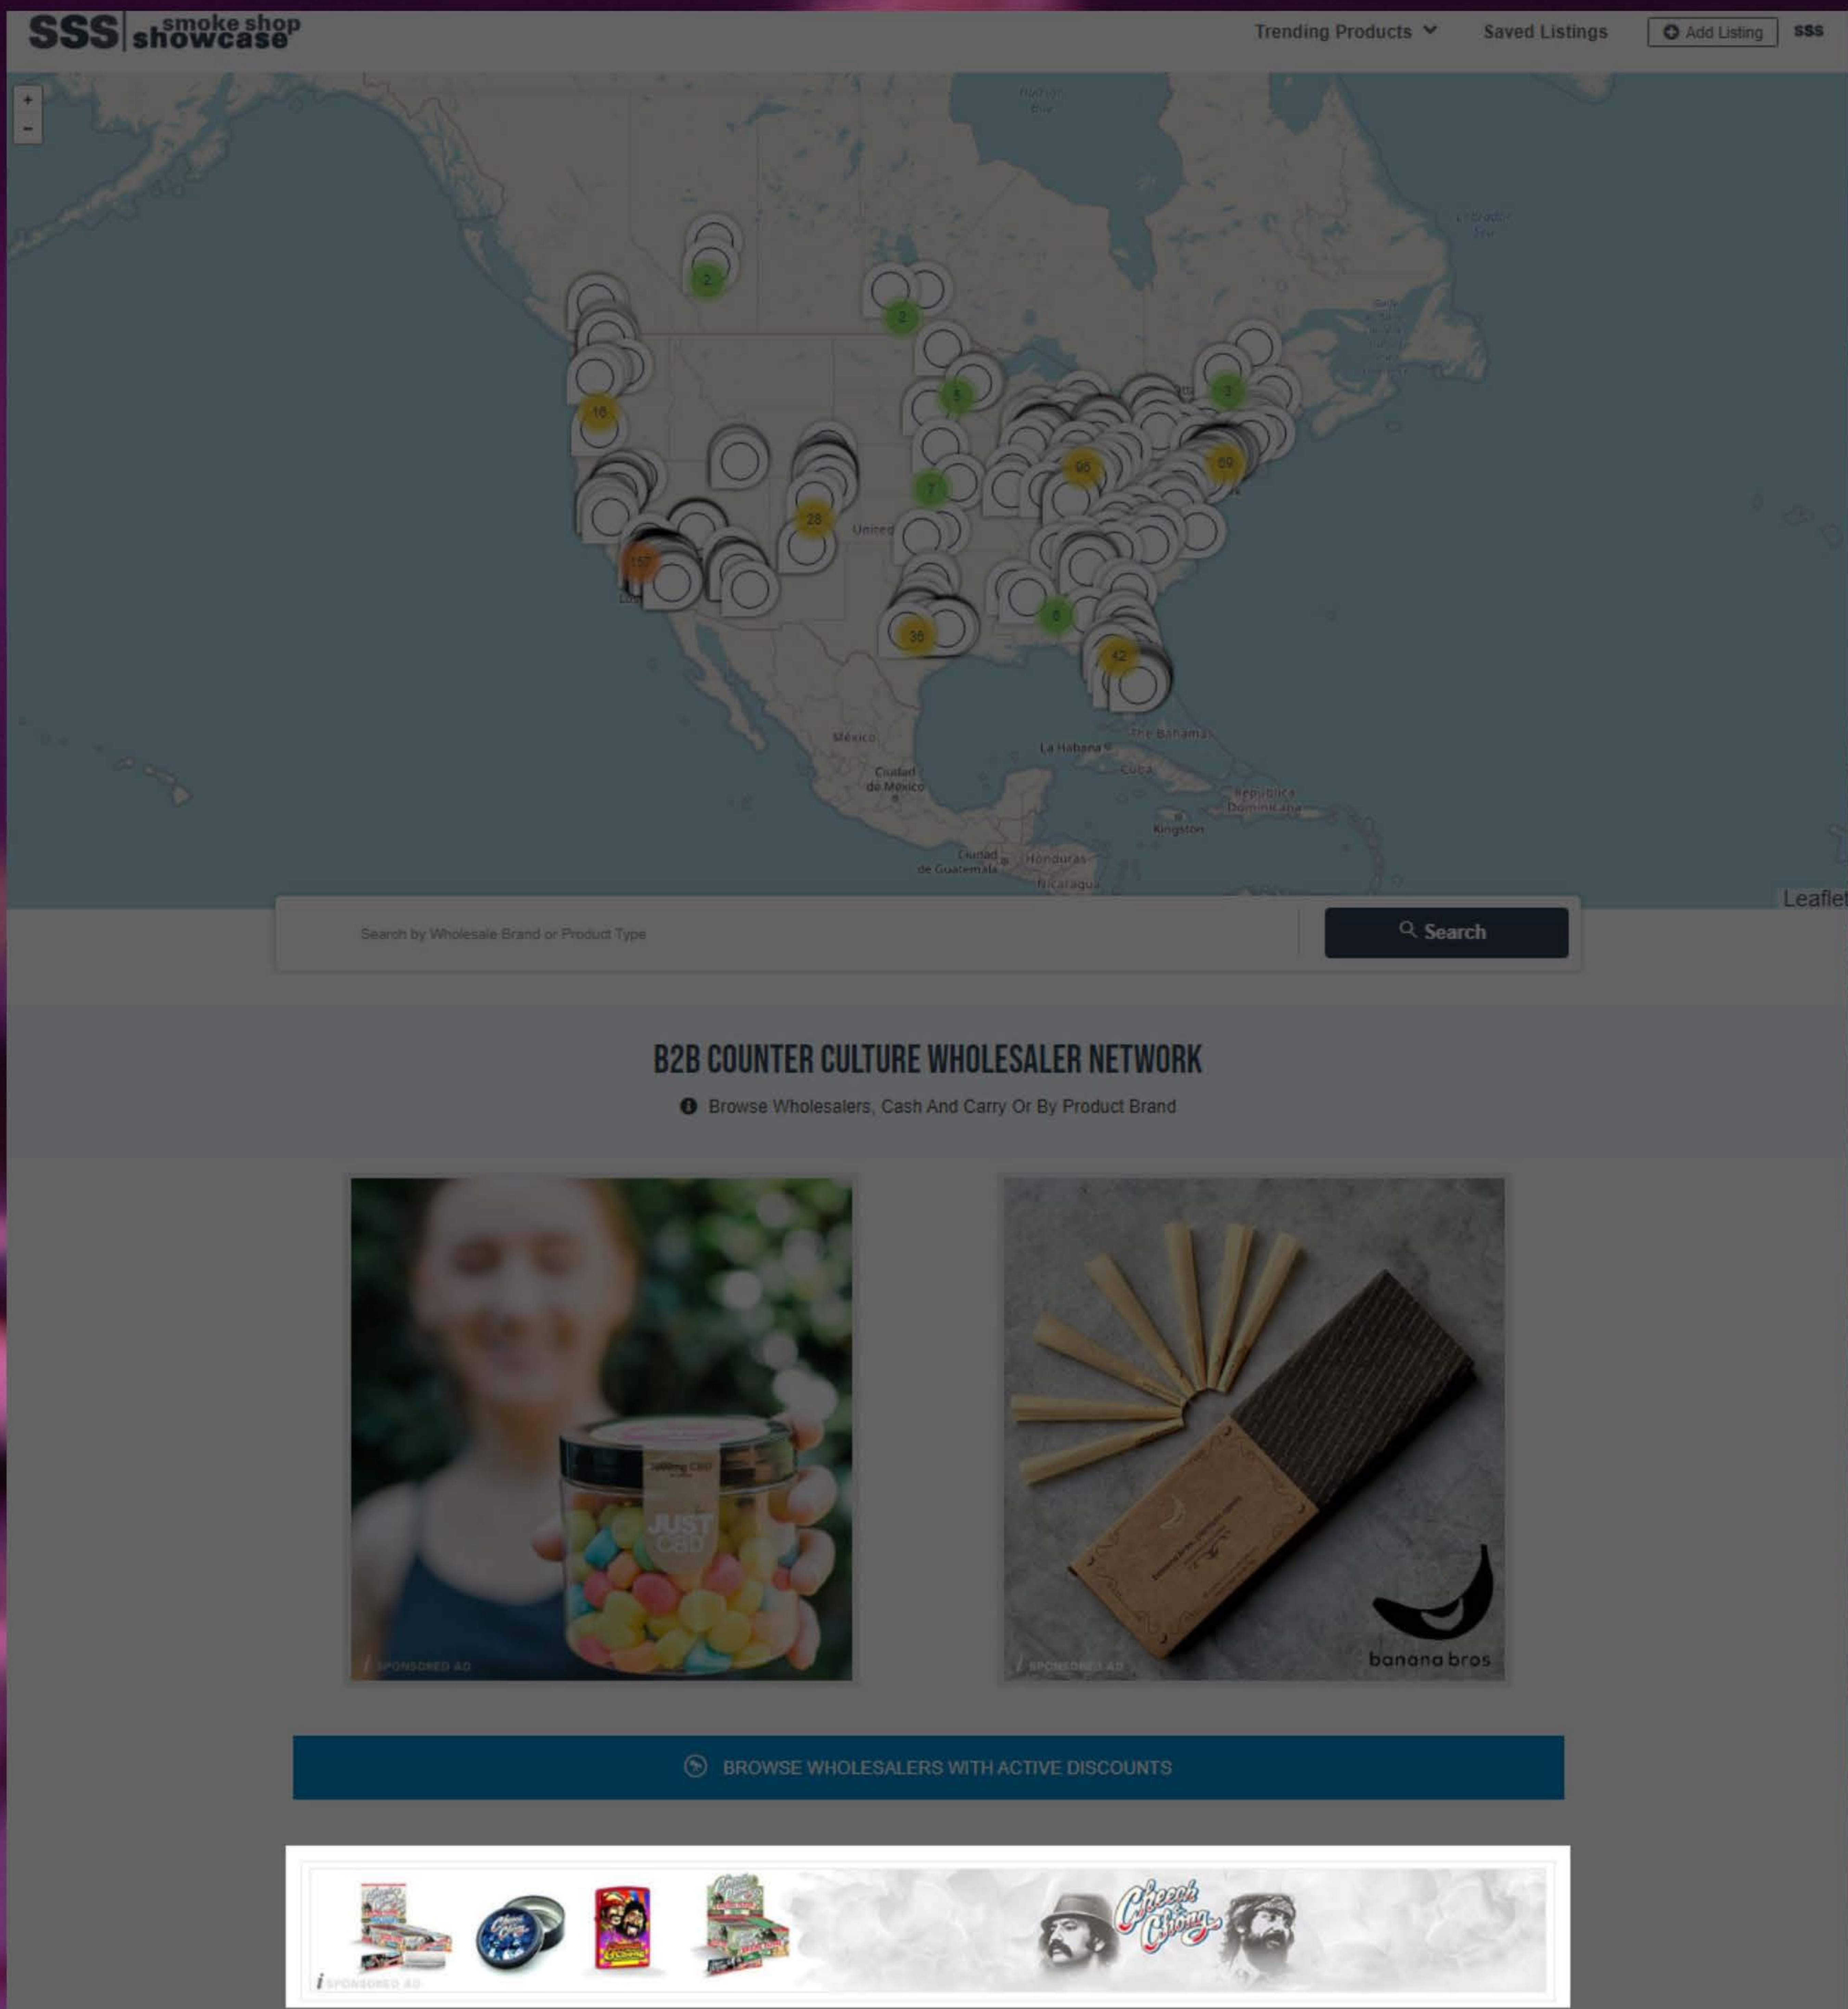

2022 MEDIA KIT

Submit all artwork with contact details to: admin@smokeshopshowcase.com -
an SSS account executive will contact you for payment details and duration

HOME PAGE BANNER ADS
TOP-CENTER-BOTTOM
Artwork Requirements:
1110x110 less than 250K file size
30 and 365 Day Rotations Available