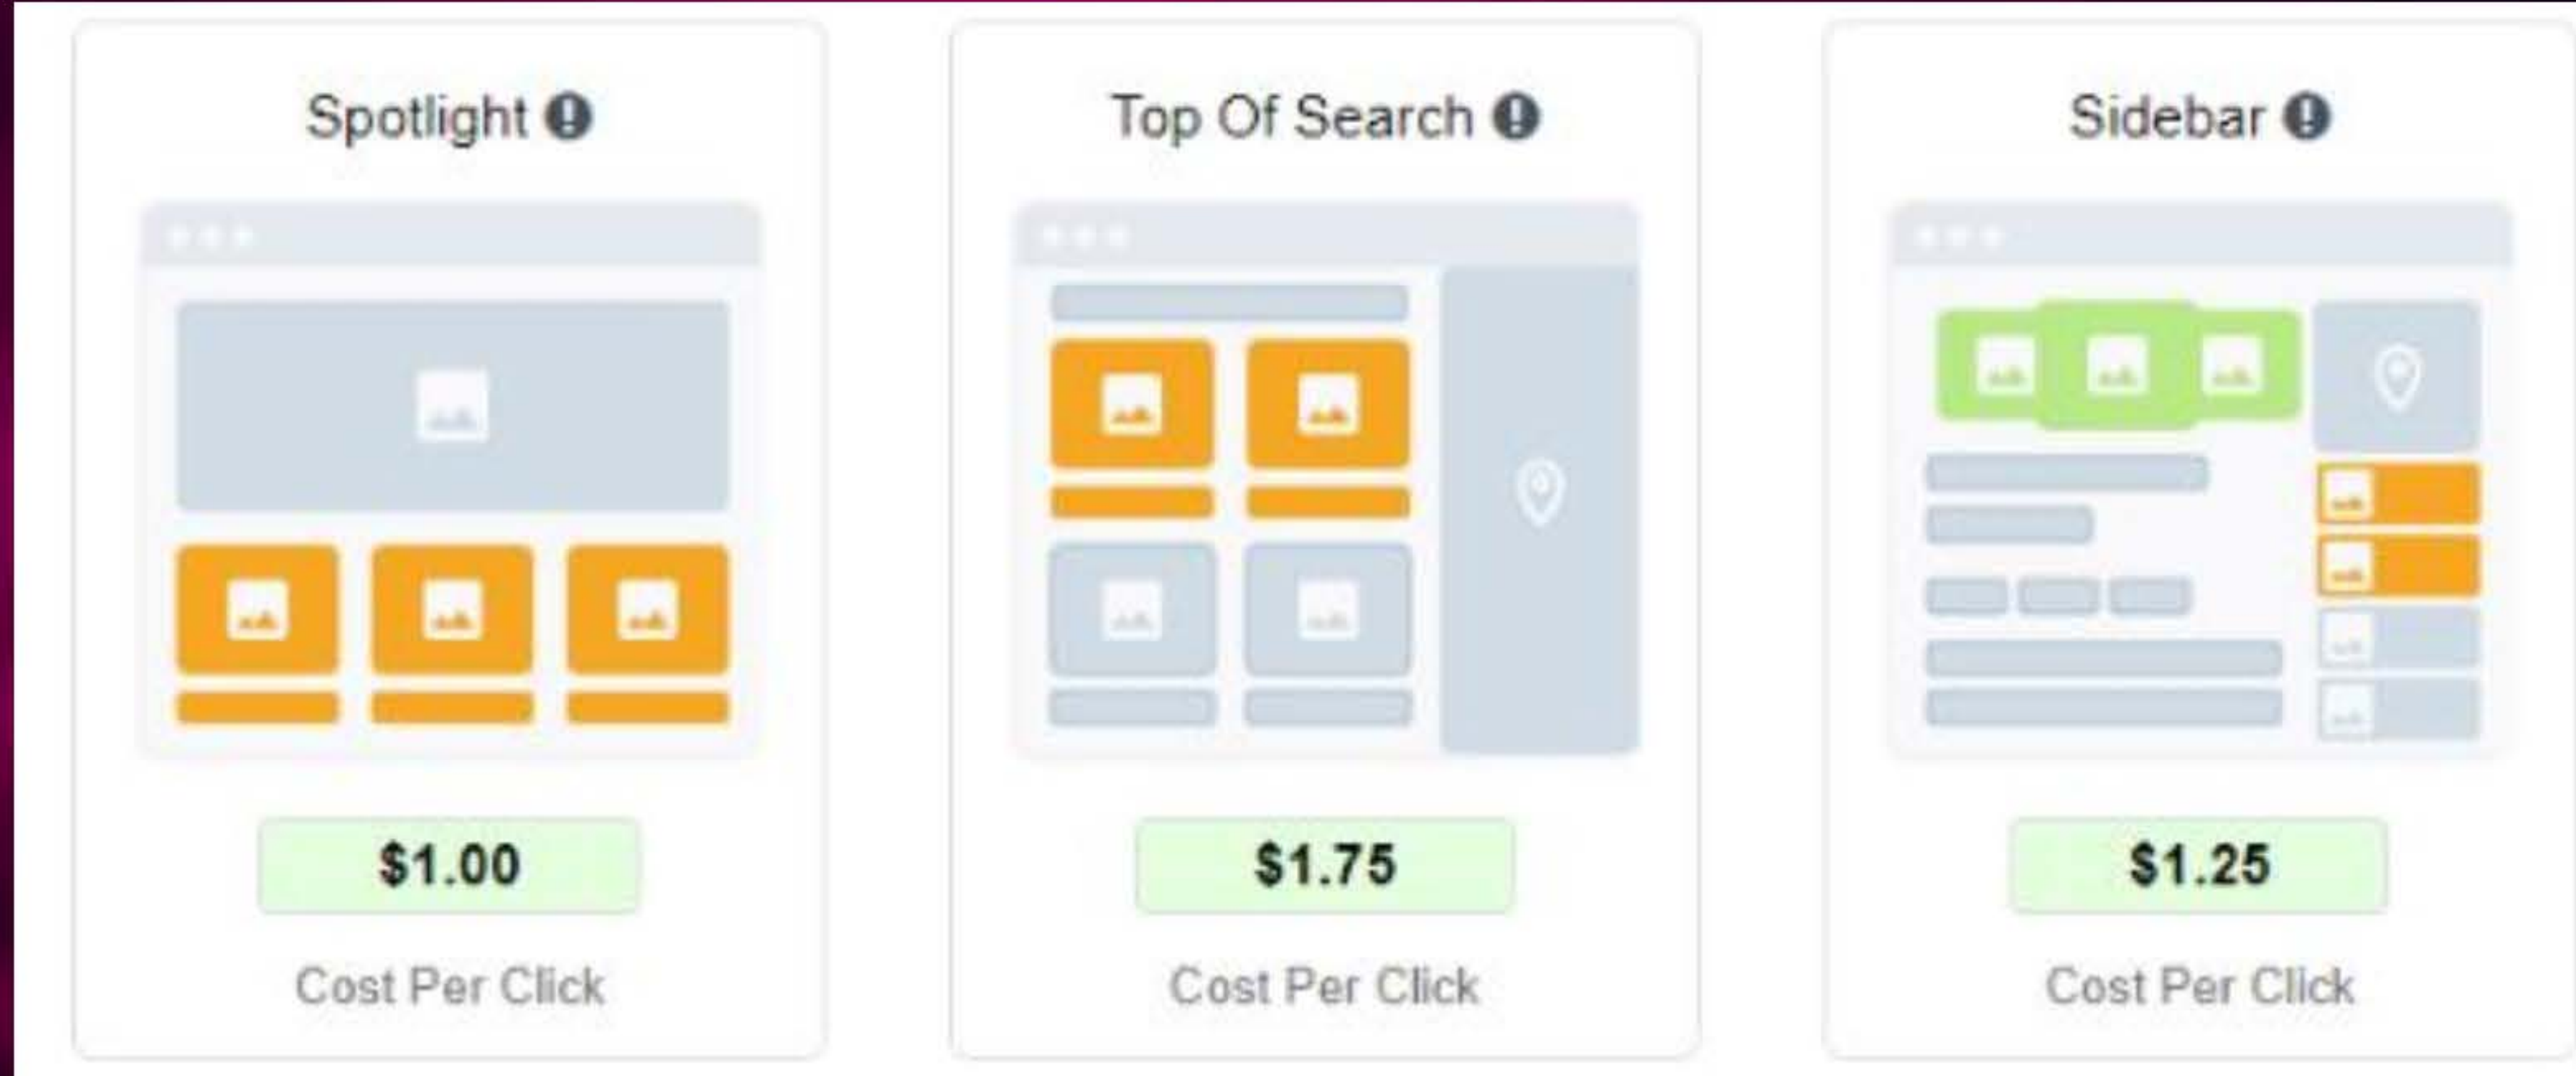

2022 MEDIA KIT

OPTION 2

With your paid, claimed listing you can run sponsored ads from your dashboard making sure your wholesale or cash and carry business has maximum visibility